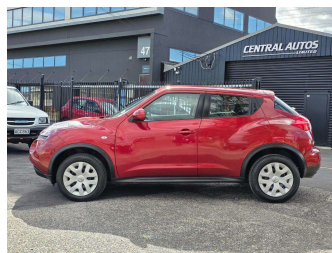

# 2012 Nissan JUKE 1.6p/Push start/Ready2Go

**Purchase Price** **\$6,990**  
Includes GST, Registration & Licensing

Finance may be available on this vehicle. Ask one of our friendly staff for more information.

Body Style  
**5 door, Hatchback**

Odometer  
**173,856 km**

Engine  
**1598 cc**

Fuel Type  
**Petrol**

Transmission  
**Automatic, Front Wheel**

Wheels  
-

VIN  
**SJNFBAF15A6148907**

Interior  
-