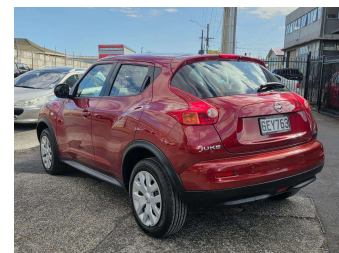

# 2012 Nissan JUKE 1.6p/Push start/Ready2Go

**Purchase Price** **\$6,990**  
Includes GST, Registration & Licensing

Finance may be available on this vehicle. Ask one of our friendly staff for more information.

Body Style  
**5 door, Hatchback**

Odometer  
**173,856 km**

Engine  
**1598 cc**

Fuel Type  
**Petrol**

Transmission  
**Automatic, Front Wheel**

Wheels  
-

VIN  
**SJNFBAF15A6148907**

Interior  
-