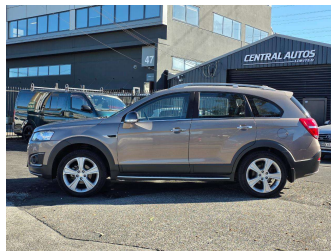

2014 Holden CAPTIVA LTZ 4WD/ 7 seats/NZ NEW

Purchase Price **\$10,990**
Includes GST, Registration & Licensing

Finance may be available on this vehicle. Ask one of our friendly staff for more information.

Body Style
RV/SUV

Odometer
134,471 km

Engine
2997 cc

Fuel Type
Petrol

Transmission
Automatic, 4WD

Wheels
19"

VIN
KL3CD2659EB055064

Interior
-

Safety

Based on 2025 UCSR rating for 06-18 models

Reg No.
JKF160

Ext Colour
Brown

History
NZ New

Seats
Leather

CO2 Emissions
★☆☆☆☆
270 grams/km

Energy Economy
★☆☆☆☆
Annual fuel cost of \$4,430
11.3L per 100km