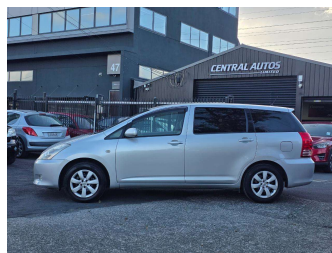

# 2008 Toyota WISH 1.8P/ 7 Seats

**Purchase Price** **\$5,990**  
Includes GST, Registration & Licensing

Finance may be available on this vehicle. Ask one of our friendly staff for more information.

Gain peace of mind with Mechanical Breakdown Insurance. **Ask us how.**

Body Style  
**5 door, People Movers**

Odometer  
**162,670 km**

Engine  
**1797 cc**

Fuel Type  
**Petrol**

Transmission  
**Automatic, Front Wheel**

Wheels  
-

VIN  
**7AT0H64BX17422977**

Interior  
-