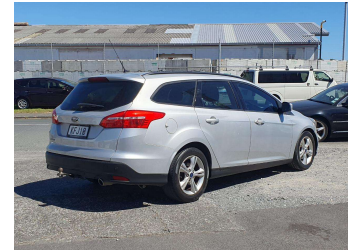

# 2016 Ford Focus 2.0D WGN/NEW WOF&SERVICE

**Purchase Price** **\$8,990**

Includes GST, Registration & Licensing Note: A Clean Car fee/rebate does not apply to this vehicle

FinanceNoBlurb

Gain peace of mind with Mechanical Breakdown Insurance. **Ask us how.**

Body Style  
**5 door, Station Wagon**

Odometer  
**159,612 km**

Engine  
**1997 cc**

Fuel Type  
**Diesel**

Transmission  
**Automatic**

Wheels  
**16"**

VIN  
**WF06XXGCC6FS46087**

Interior  
**-**