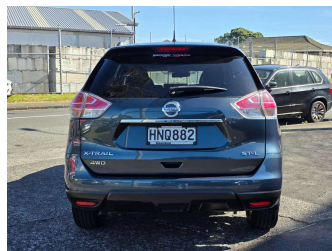

2014 Nissan X-Trail ST-L 2.5p/4WD/NZ New

Purchase Price **\$9,990**
Includes GST, Registration & Licensing

Finance may be available on this vehicle. Ask one of our friendly staff for more information.

Gain peace of mind with Mechanical Breakdown Insurance. **Ask us how.**

Body Style
5 door, Station Wagon

Odometer
180,681 km

Engine
2488 cc

Fuel Type
Petrol

Transmission
Automatic, 4WD

Wheels
17"

VIN
JN1TBNT32A0002245

Interior
-