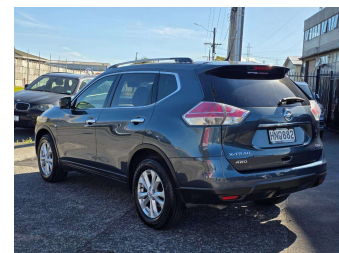

2014 Nissan X-Trail ST-L 2.5p/4WD/NZ New

Purchase Price **\$9,990**
Includes GST, Registration & Licensing

Finance may be available on this vehicle. Ask one of our friendly staff for more information.

Gain peace of mind with Mechanical Breakdown Insurance. **Ask us how.**

Body Style
5 door, Station Wagon

Odometer
180,681 km

Engine
2488 cc

Fuel Type
Petrol

Transmission
Automatic, 4WD

Wheels
17"

VIN
JN1TBNT32A0002245

Interior
-