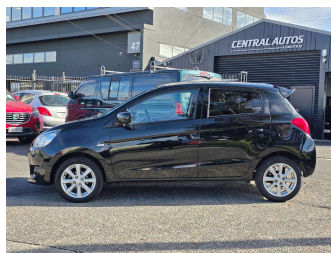

# 2013 Mitsubishi MIRAGE 1.2P GLS/NZ NEW

**Purchase Price** **\$5,990**  
Includes GST, Registration & Licensing

Finance may be available on this vehicle. Ask one of our friendly staff for more information.

Body Style  
**5 door, Hatchback**

Odometer  
**156,542 km**

Engine  
**1198 cc**

Fuel Type  
**Petrol**

Transmission  
**Automatic, Front Wheel**

Wheels  
**15"**

VIN  
**MMAXTA03AEH007139**

Interior  
**-**