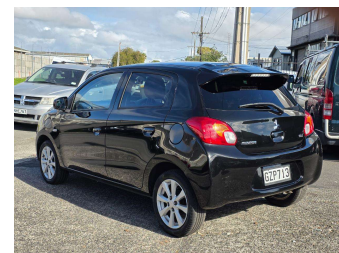

# 2013 Mitsubishi MIRAGE 1.2P GLS/NZ NEW

**Purchase Price** **\$5,990**  
Includes GST, Registration & Licensing

Finance may be available on this vehicle. Ask one of our friendly staff for more information.

Body Style  
**5 door, Hatchback**

Odometer  
**156,542 km**

Engine  
**1198 cc**

Fuel Type  
**Petrol**

Transmission  
**Automatic, Front Wheel**

Wheels  
**15"**

VIN  
**MMAXTA03AEH007139**

Interior  
**-**